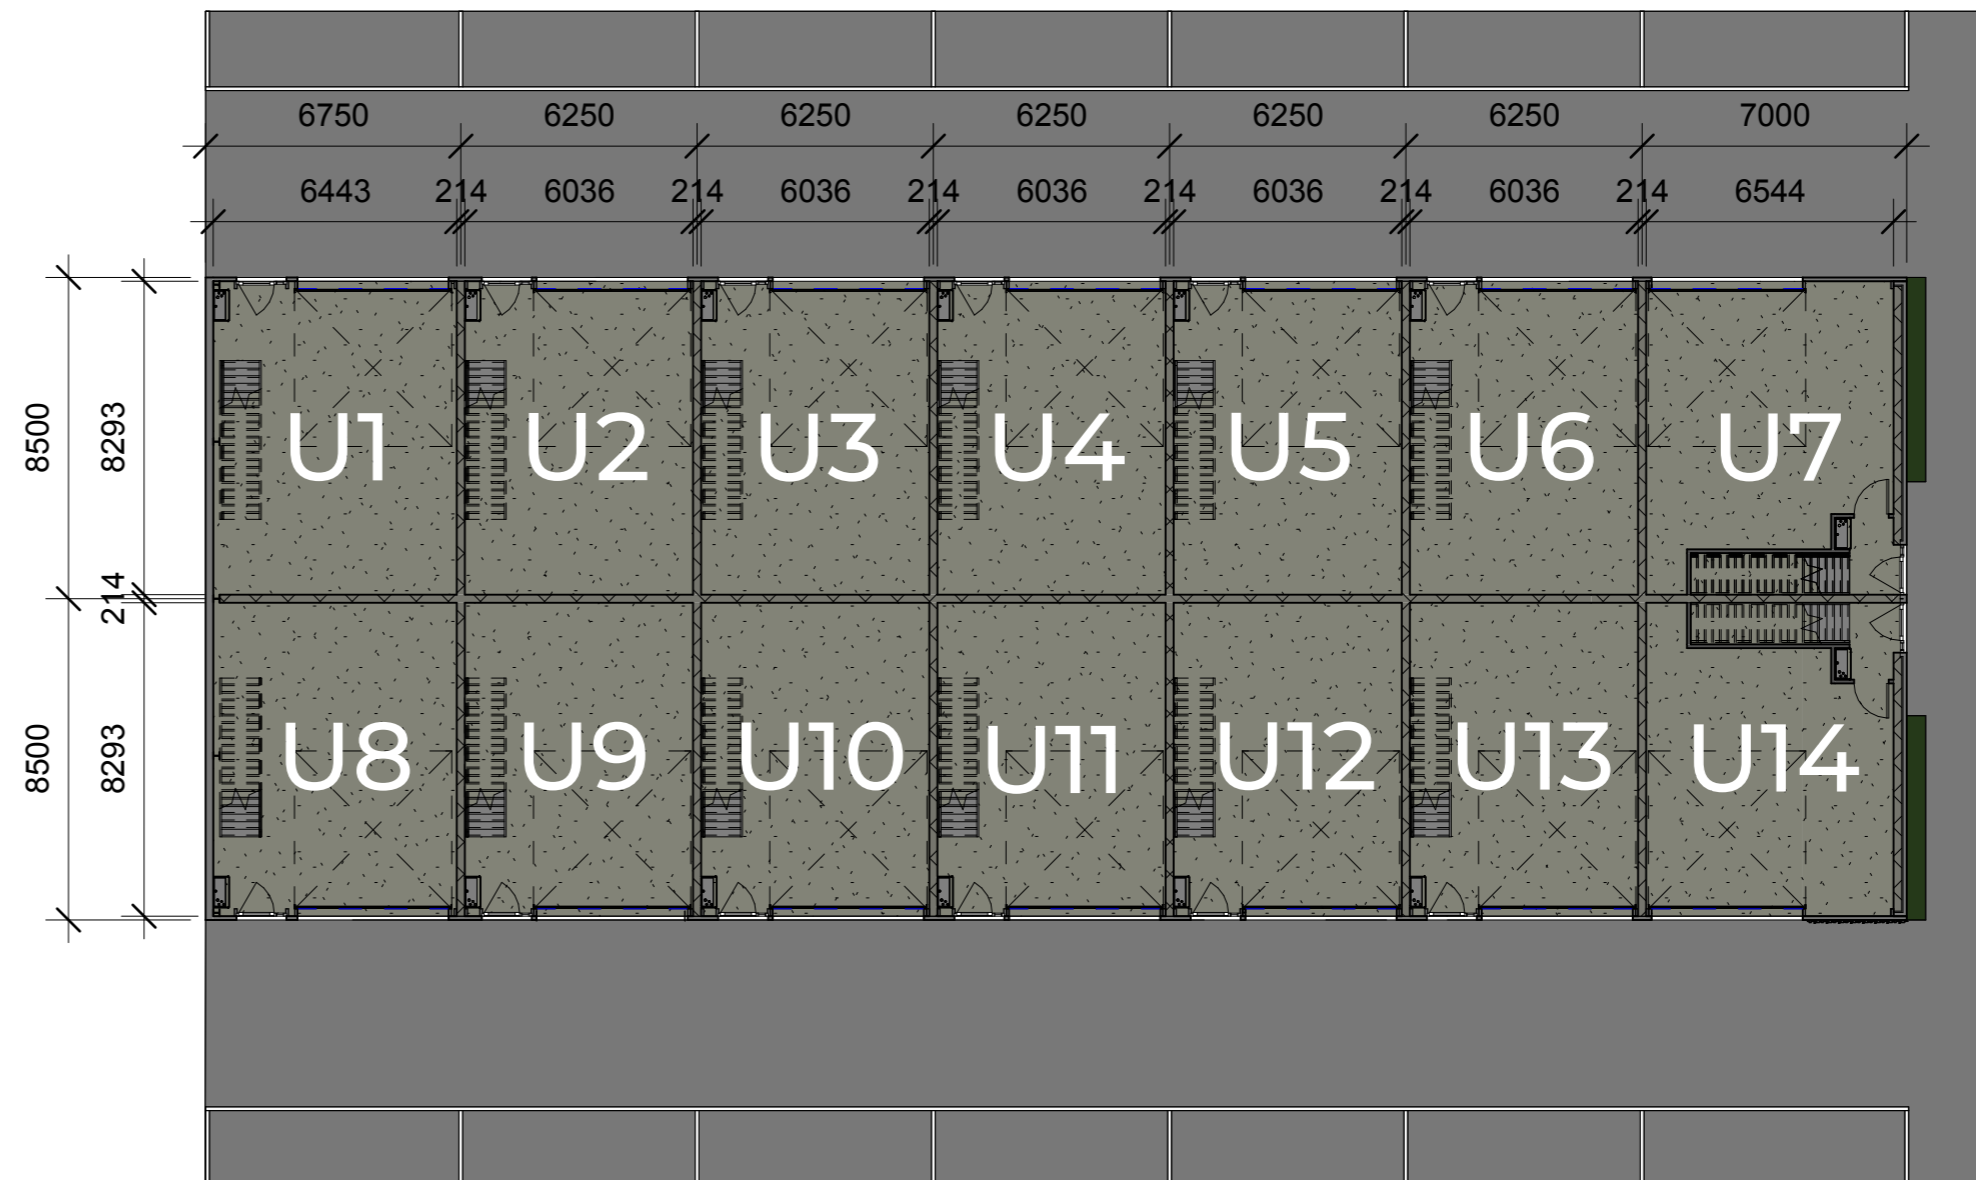

DE HOFMAN

A. Hofmanweg 23-27, Haarlem

Project R

Plattegrond Begane grond