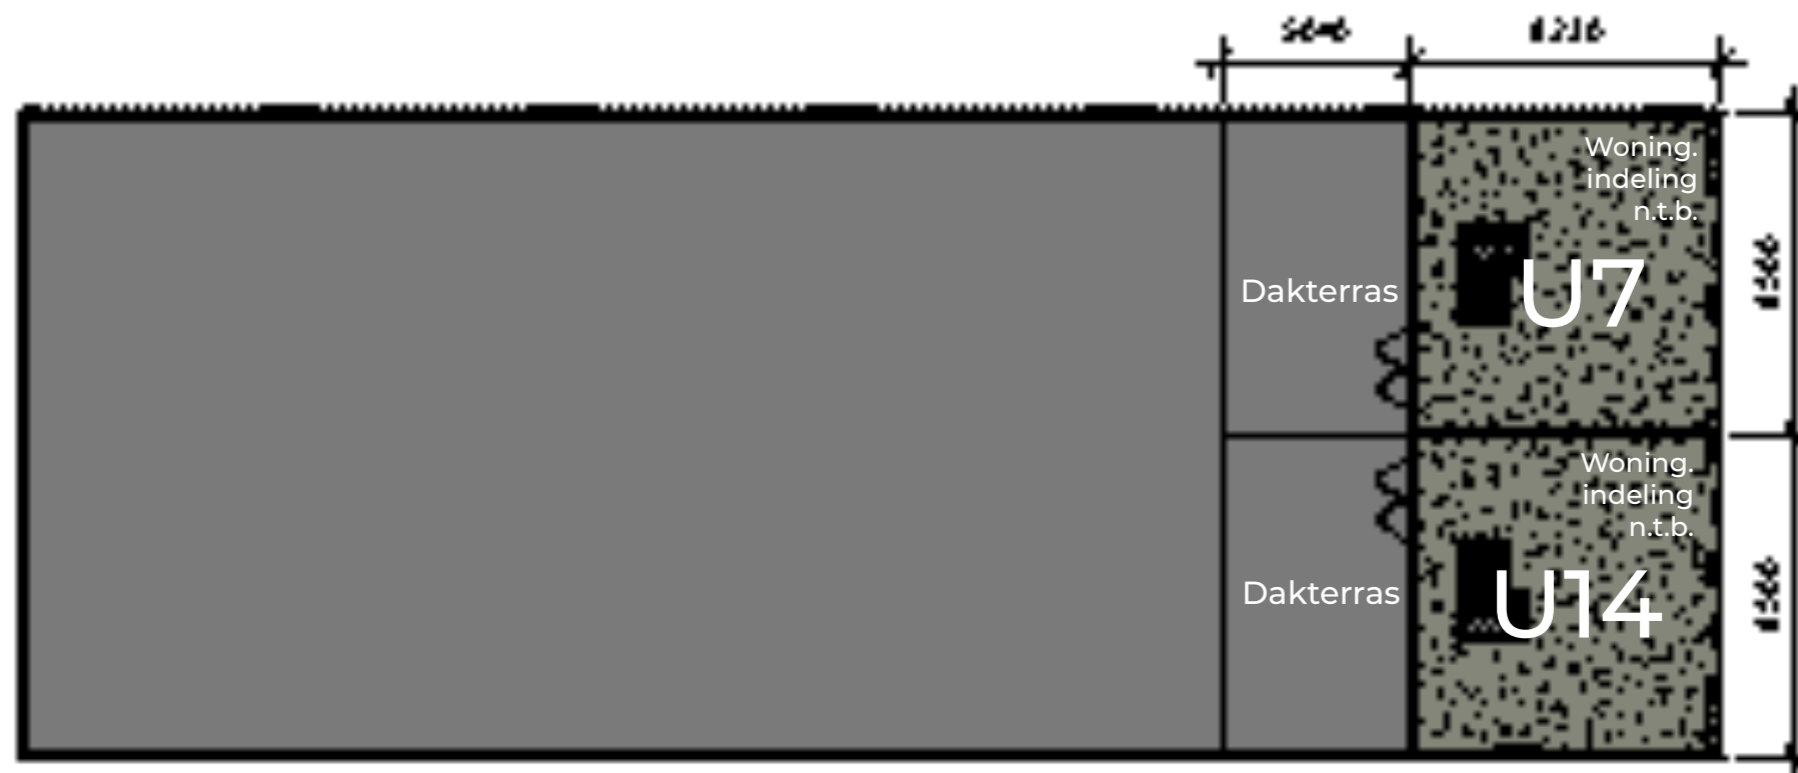

The background features a dark blue field with abstract orange geometric shapes. On the left, there are several vertical bars of varying heights and widths, some solid orange and some outlined in orange. These bars are arranged in a way that suggests a staircase or a series of steps. The overall aesthetic is modern and minimalist.

A. Hofmanweg 23-27, Haarlem

Project R

Plattegrond Begane grond

DE HOFMAN

A. Hofmanweg 23-27, Haarlem

Project R

Plattegrond 1e verdieping

RENO
PROJECTEN